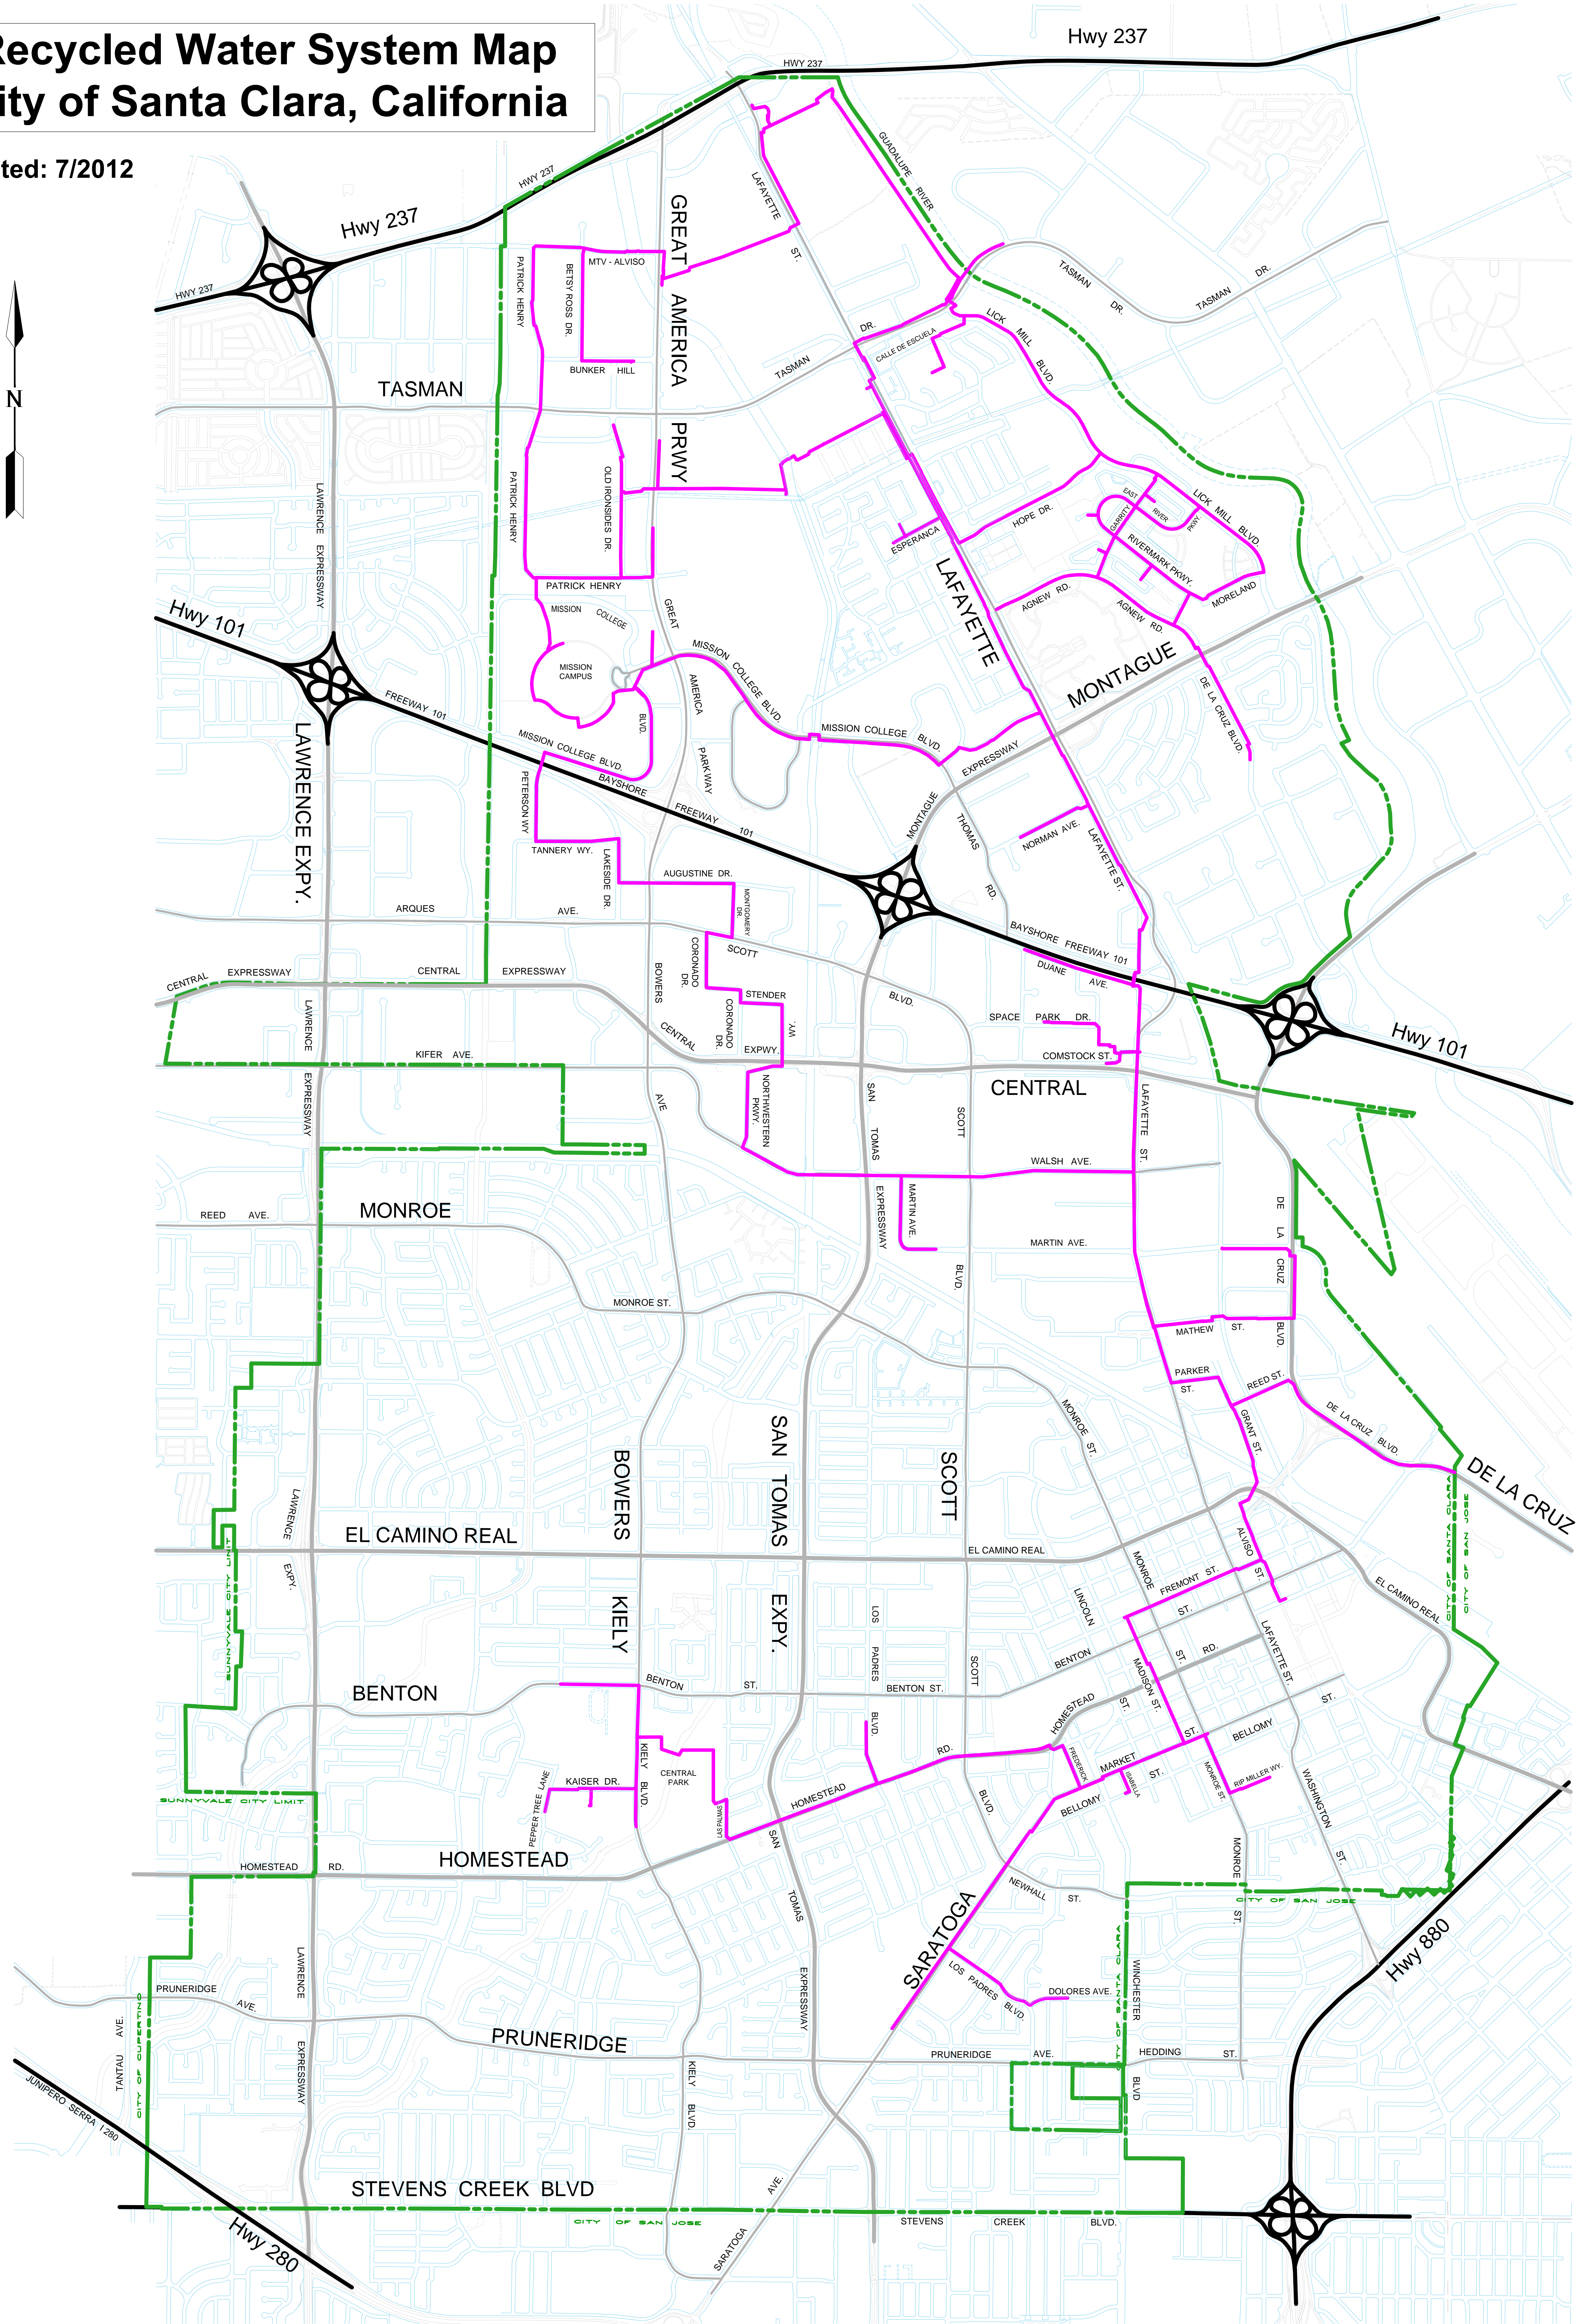

Recycled Water System Map City of Santa Clara, California

Updated: 7/2012

MAP LEGEND:

- - - CITY LIMIT LINE
- RECYCLED WATER PIPELINES