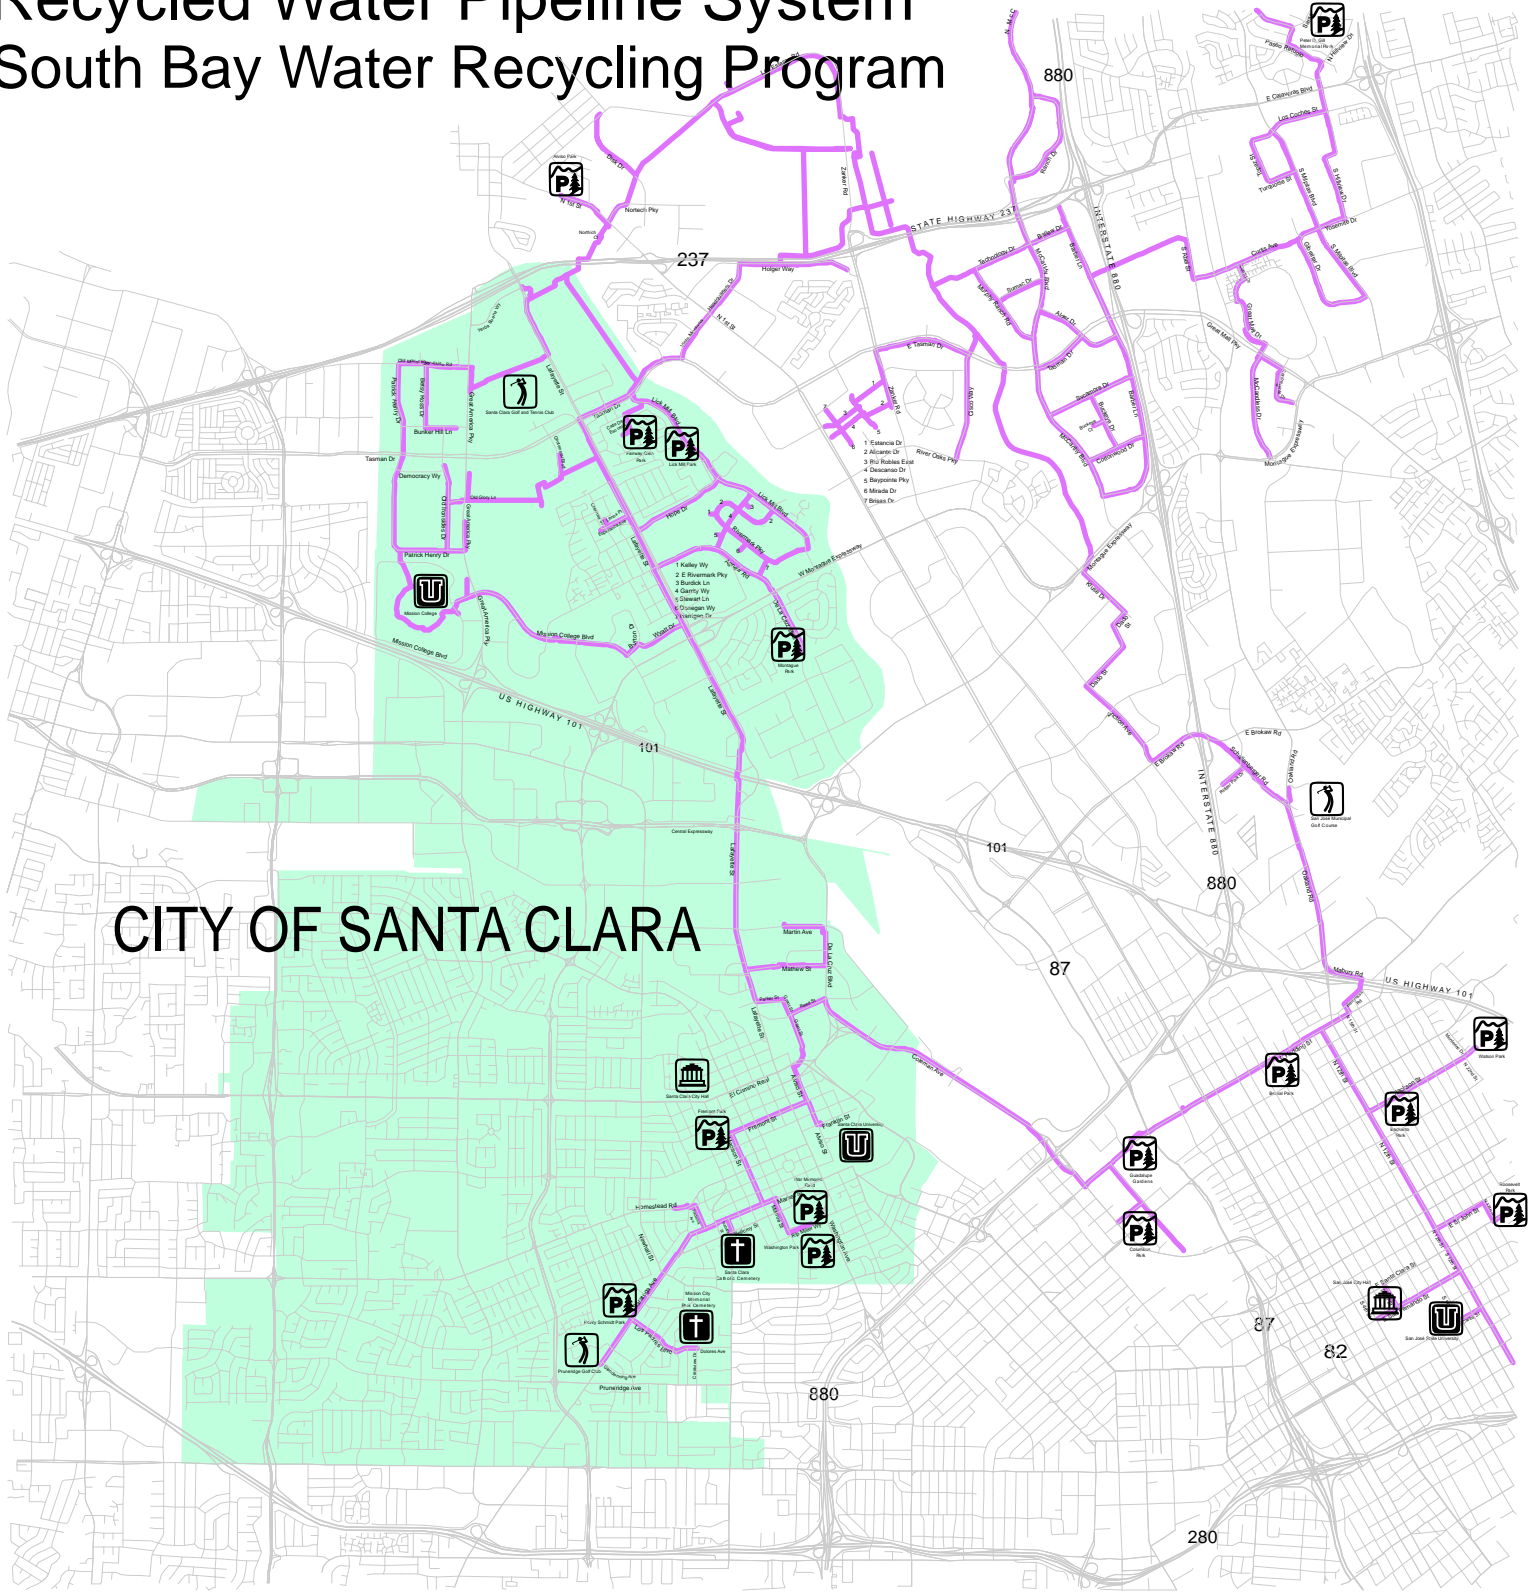

Recycled Water Pipeline System South Bay Water Recycling Program

CITY OF SANTA CLARA

Map Legend

Recycled Water Customers

- Cemetery
- City Hall
- Golf Course
- Park
- College / University

- Recycled Water Pipelines
- streets
- City of Santa Clara